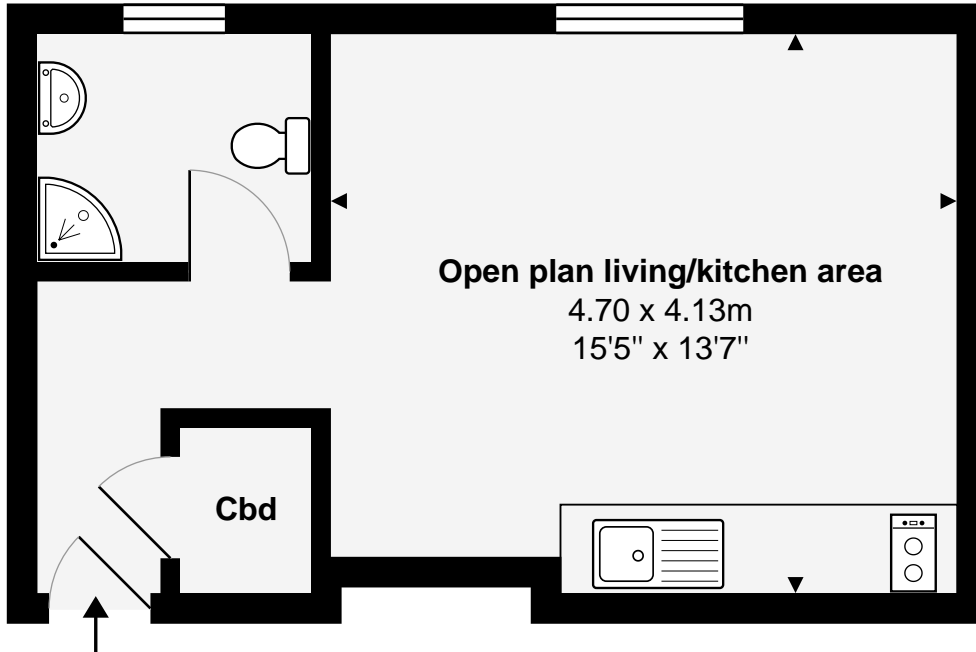

Newmarket Road, Cambridge

Total Area: 28.4 m² ... 305 ft²

Prepared by: charlesjharrison.co.uk

All measurements are approximate and for display purposes only

Event / Comment feed for Document Ref: 9013875